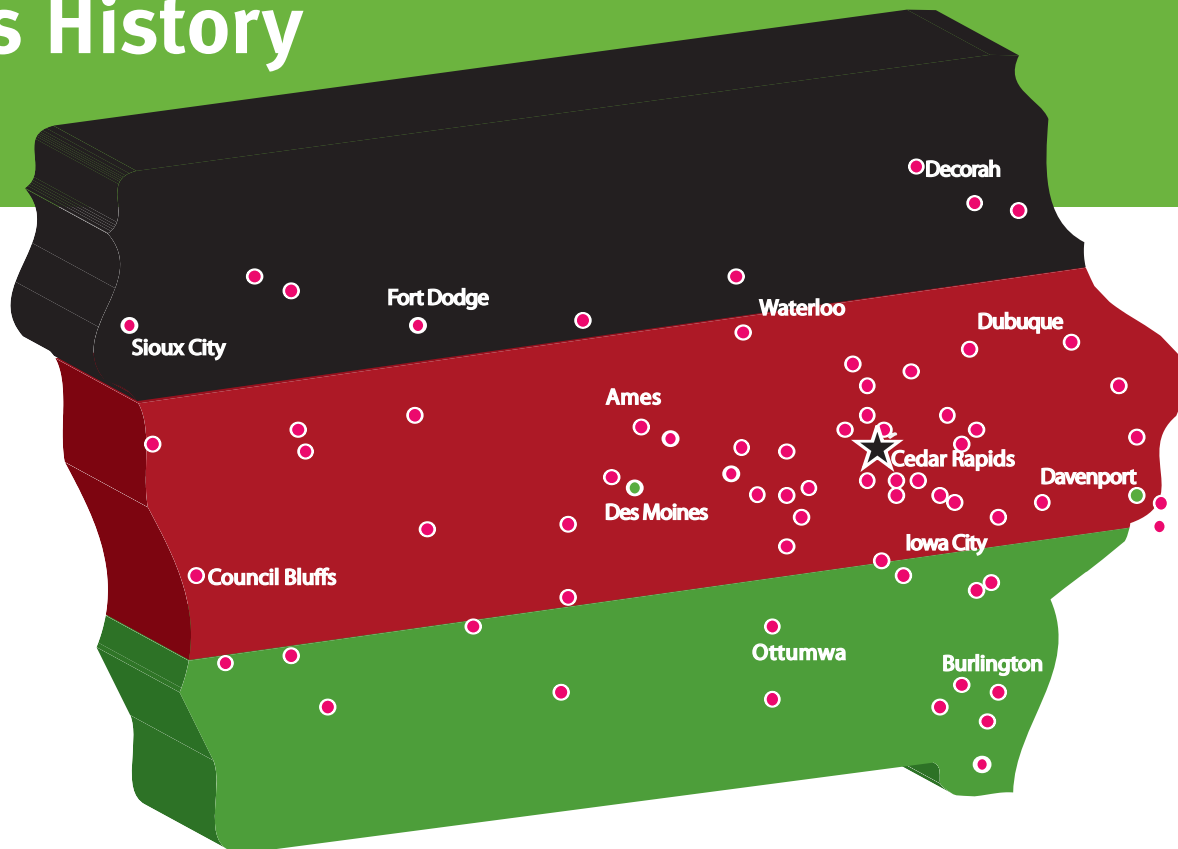

# Connecting the Dots in Iowa's History

**Total  
Attendance:  
31,753**

**Programs  
Statewide:  
106**

- ★ **Museum  
Headquarters**
- **Field Offices**
- **Programming  
Locations**

## Cities hosting Museum programs:

Ames, Bettendorf, Blairsburg, Burlington, Belle Plaine, Clinton, Coralville, Council Bluffs, Davenport, Decorah, Denison, Des Moines, Dubuque, Fort Dodge, Fort Madison, Hiawatha, Iowa City, Keokuk, La Porte City, Marion, Maquoketa, Moline(IL), Mount Pleasant, Mount Vernon, Muscatine, North Liberty, Ottumwa, Riverside, Rock Island (IL), Shellsburg, Sioux City, Solon, Waterloo, and Winterset.

## Cities hosting an exhibit from the Museum:

Ames, Bettendorf, Burlington, Cedar Rapids, Cherokee, Clarinda, Coralville, Council Bluffs, Davenport, Des Moines, Dubuque, Ft. Dodge, Ft. Madison, Iowa City, Marshalltown, Mount Pleasant, Ottumwa, Red Oak, Sioux City, and Waterloo.

## Group tours visited the Museum from the following communities:

Alburnett, Ames, Anamosa, Austin (TX), Bellevue, Blairstown, Bloomfield, Carol, Cedar Falls, Center Point, Coralville, Council Bluffs, Crawfordsville, Decorah, Des Moines, Dubuque, Dyersville, Ely, Fairfax, Gregory (SD), Hiawatha, Iowa City, Kalona, La Porte City, Lisbon, Mechanicsville, Marion, Moline (IL), Mt. Vernon, North English, North Liberty, Norway, Omaha (NE) Oxford, Peoria (IL), Robbins, Rock Island (IL), Sioux City, Solon, St. Louis (MO), St. Paul (MN), Walker, Waterloo, Waverly, West Branch, and West Des Moines.